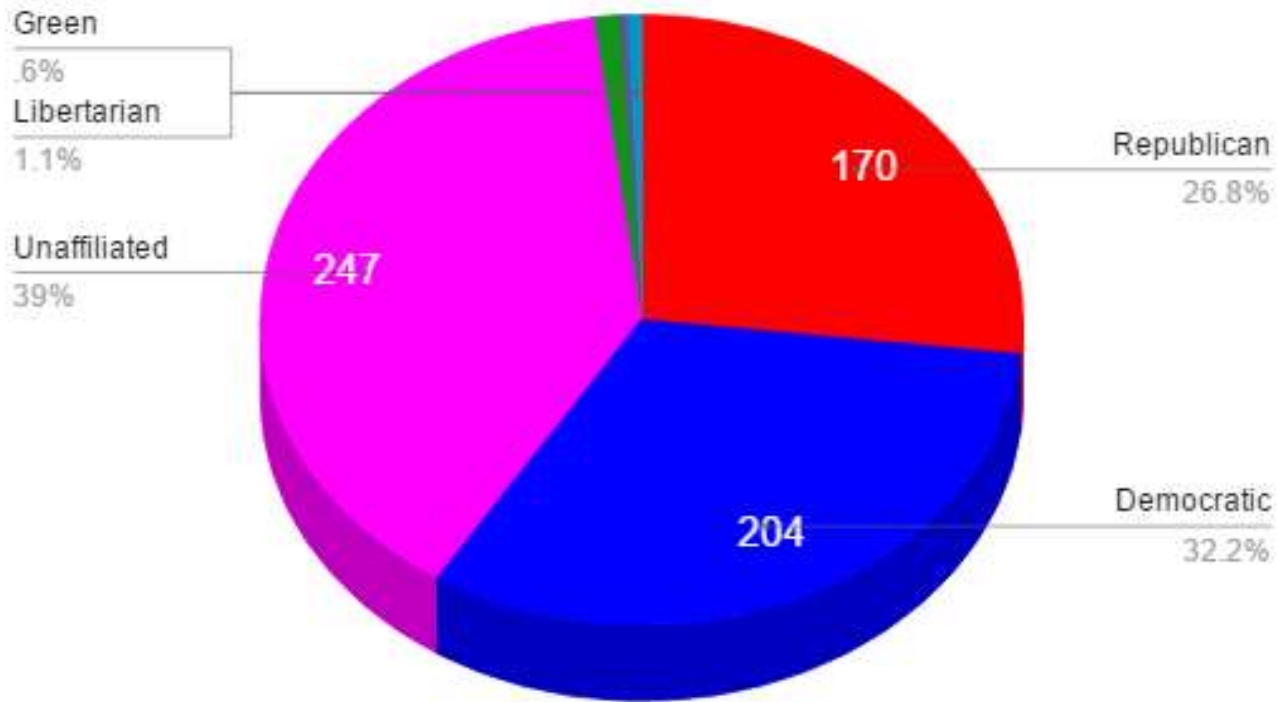

Political Party Composition - Precinct 9*

*Chart created by West Grand Middle School students Angel Dominguez, Kalib Furguson and Tiffany Padia-Luttrell