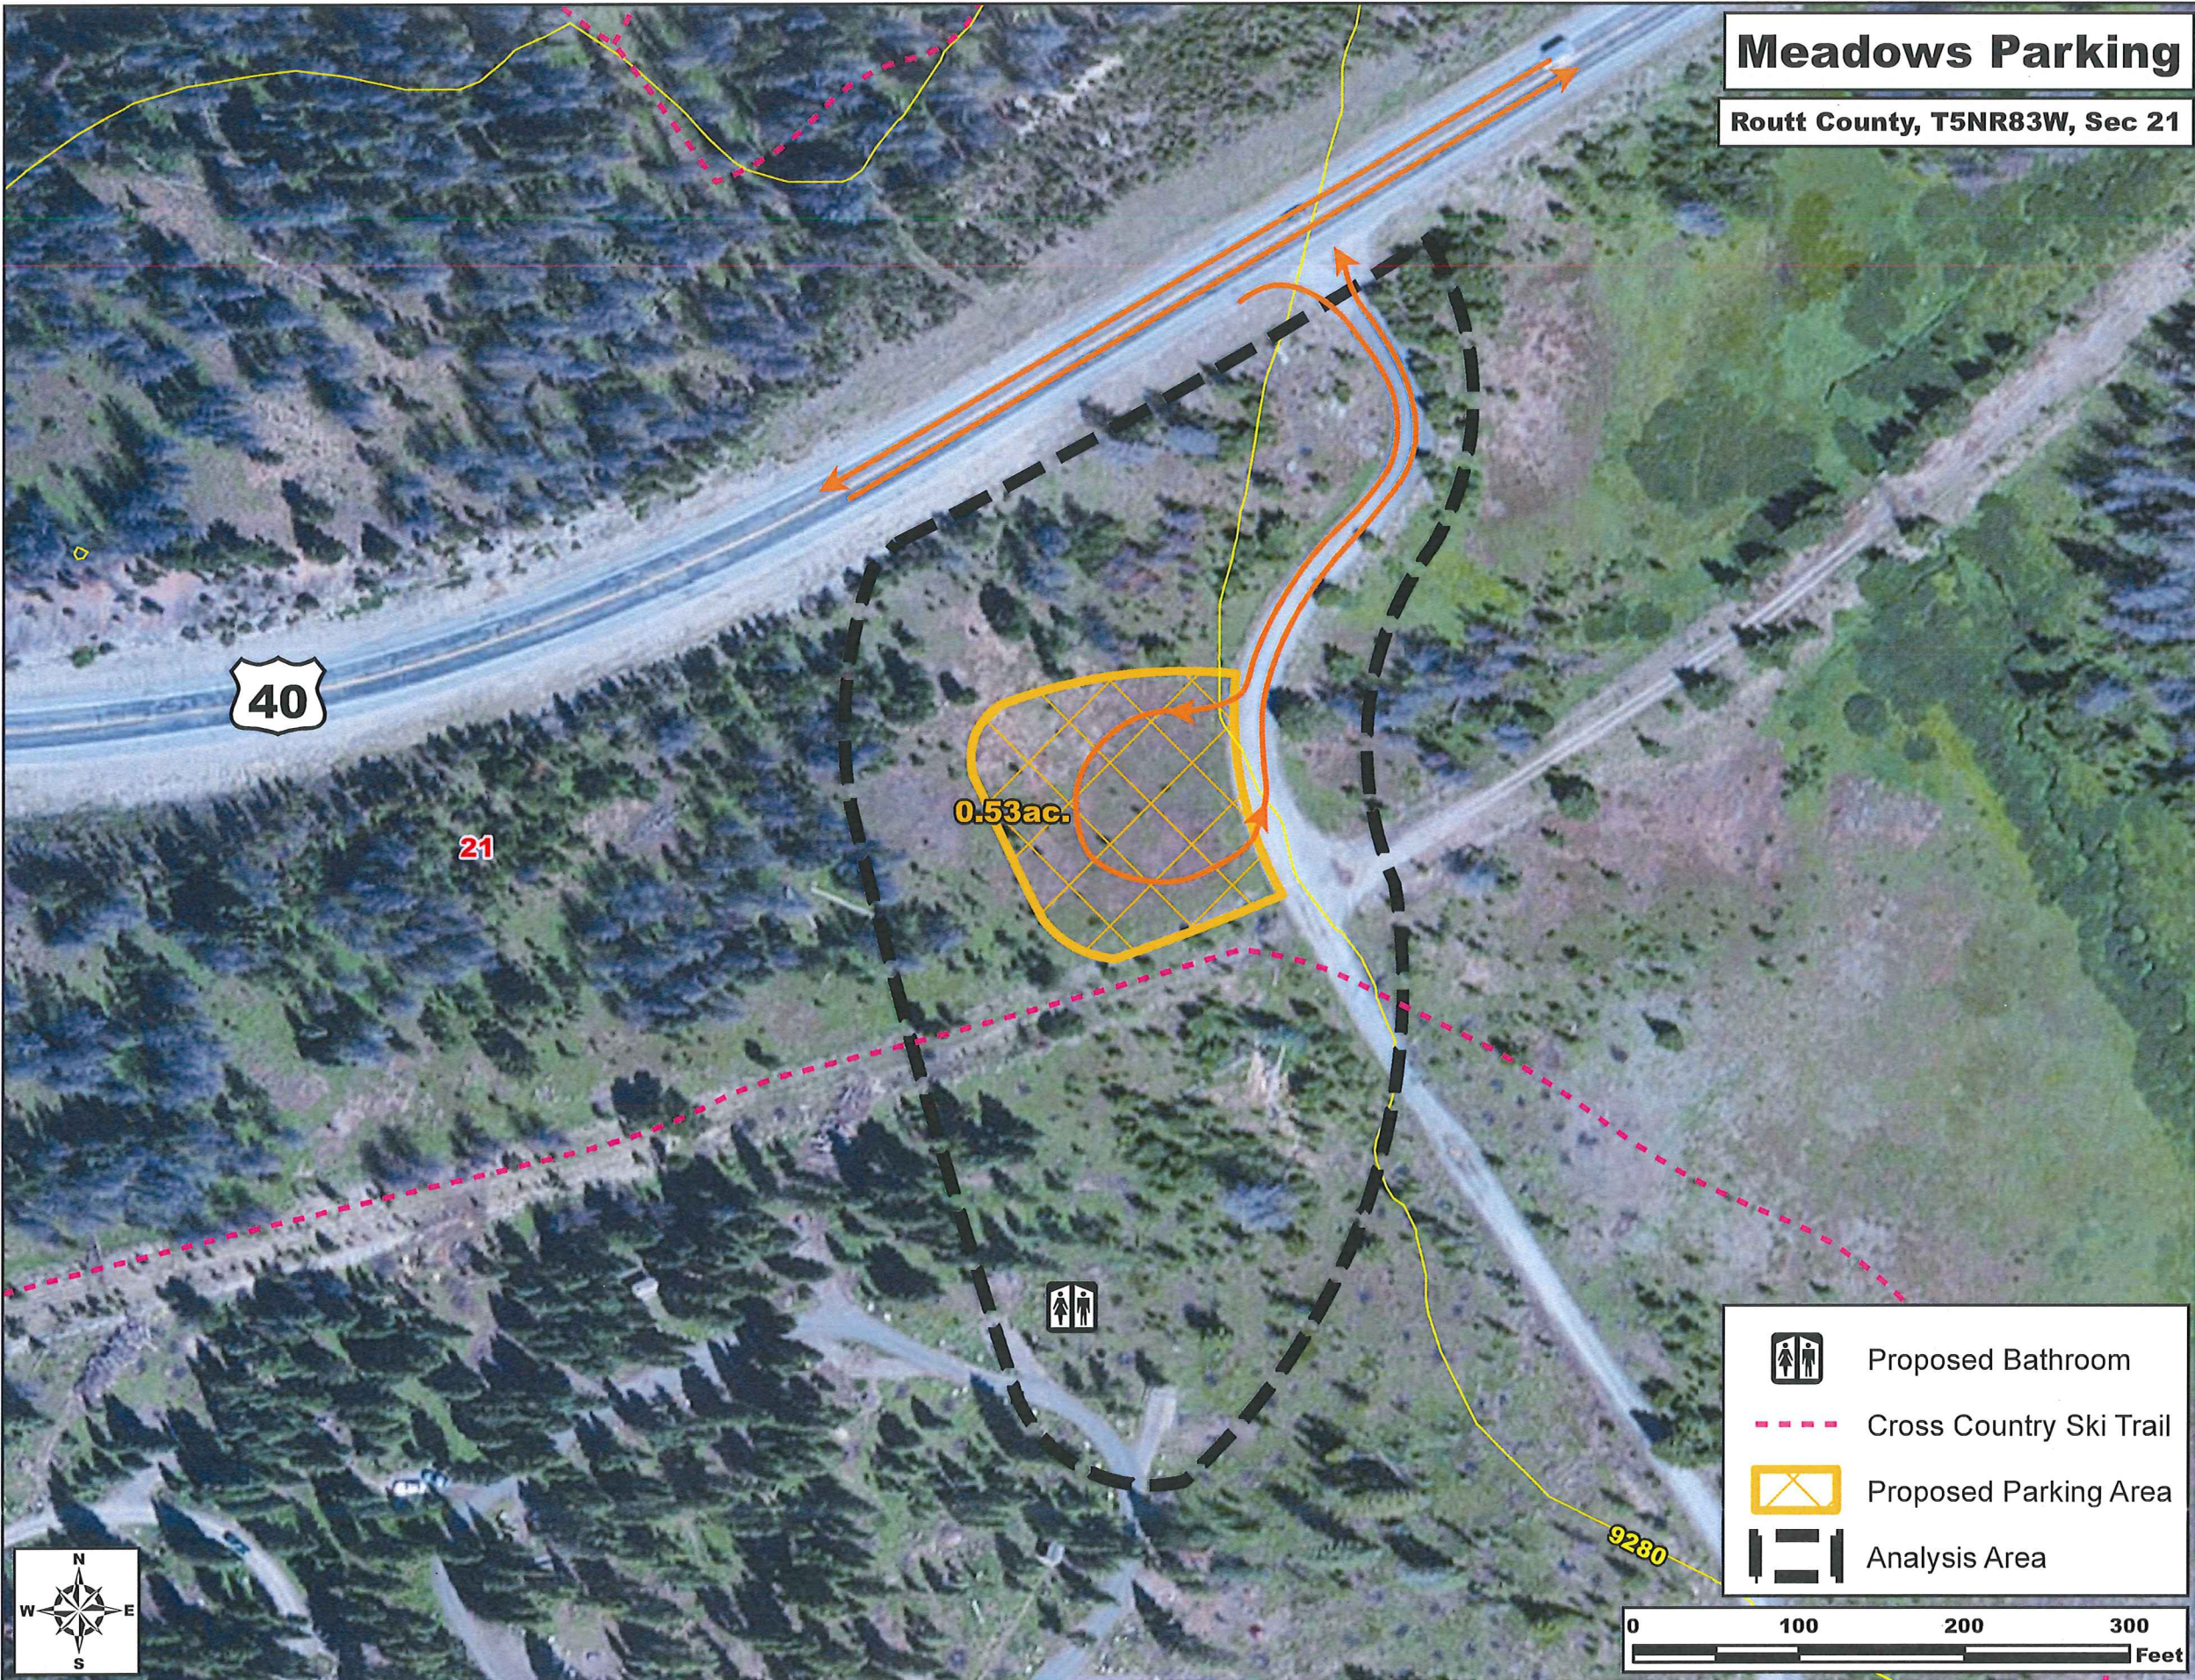

# Meadows Parking

Routt County, T5NR83W, Sec 21

40

21

0.53ac.

9280

-  Proposed Bathroom
-  Cross Country Ski Trail
-  Proposed Parking Area
-  Analysis Area

0 100 200 300 Feet