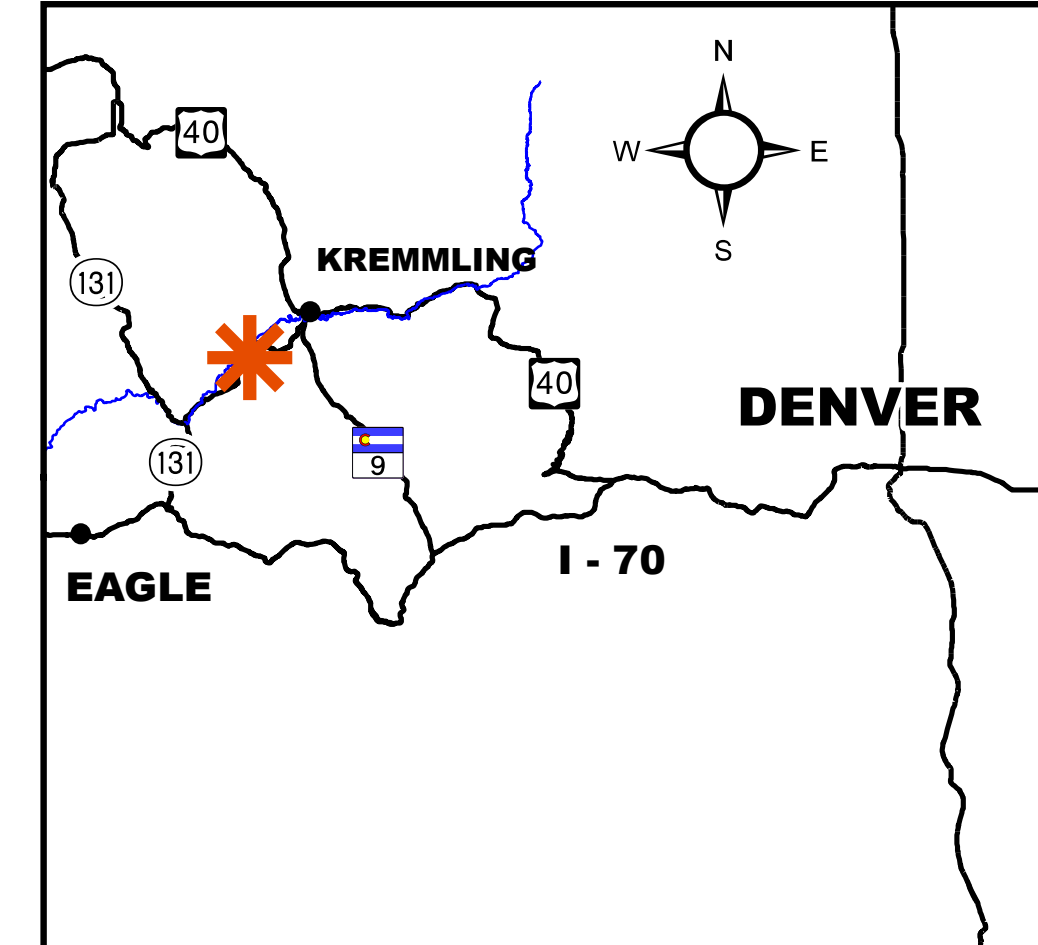

colorado river gore canyon whitewater park

PUMPHOUSE RECREATION AREA

SW of Kremmling
Colorado

Map Legend

-  Railroad
-  Colorado River
-  COUNTY ROADS
-  WHITEWATER STRUCTURE

VICINITY MAP

WHITEWATER
STRUCTURE

To:
Kremmling &
State Highway 9

TROUGH ROAD / COUNTY RD 1

COUNTY RD 106

To:
State Bridge &
State Highway 131